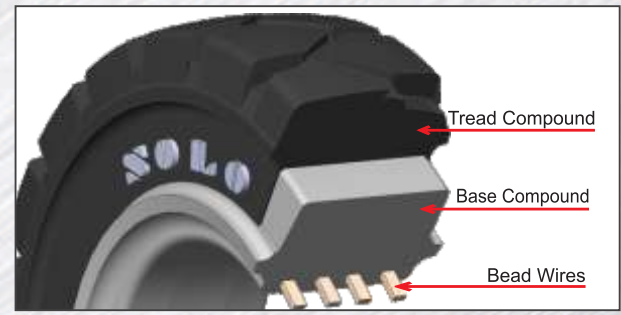

SOLO

Grade: Economy

Design: 2 stage durable natural rubber tread, low heat buildup, extra wide profile

Ride: Firm

Operating Conditions: Up to 12 hrs for light duty and intermittent use

Advantages: Priced for value and stable design

Extra wide footprint offers excellent traction and ride comfort.

Sun Tyre & Wheel Systems (SUN-TWS)

Corporate Office:
180 Mount Road, Chennai 600 006, India.
Phone: +91-44-28525289
Email: crm@sun-tws.com

Manufacturing Locations, INDIA

Plant #1
A1-F3/A, New Sidco Industrial Estate, Maraimalainagar, Tamil Nadu, India

Plant #2
7/B1, Sipcot Industrial Complex, Pudukottai, Tamil Nadu, India

Plant #3
TVS Complex, Off MTH Road, Padi, Chennai, Tamil Nadu, India

Manufacturing Locations, SRI LANKA

Plant #4
Lot 2, Block B, Biyagama Export Processing Zone, Colombo, Sri Lanka

All dimensions are nominal and we reserve the right to make changes at any time without notice
* INDICATES THE SIZES ARE AVAILABLE IN OTHER PATTERNS
** PLEASE REFER TELEHANDLER / ACCESS PLATFORM WHEELS SIZE LIST